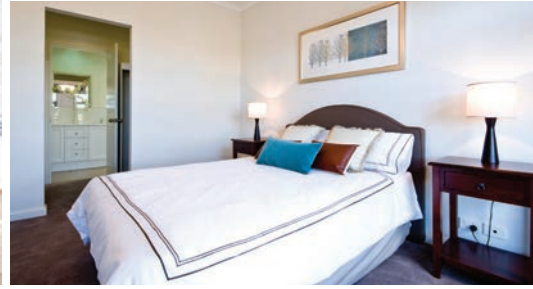

Specifications:

Living	197.66m²
Verandah	7.80m²
Carport	48.96m²
Width	16.55m
	(incl. double garage)
Depth	19.80m
Total	254.42m² / 27.32 sqs

This is an outstanding design with plenty of innovative features like a built-in workshop, large pantry with shoppers' entry and a luxurious master bedroom suite.