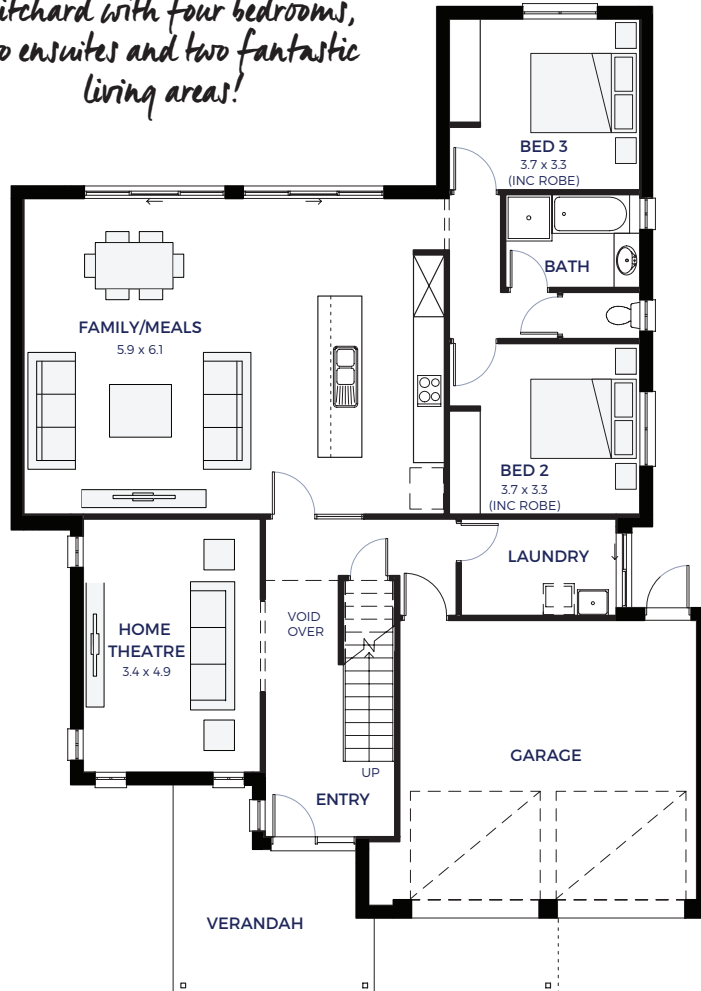

**Welcome to our
Lightsview
display home**

Hickinbotham

SWANSEA

Specifications:

Living	165.75m ²
Porch	4.76m ²
Carport	35.28m ²
Width	12.80m
	(incl. double carport)
Depth	21.62m
Total	205.79m ² / 22.15 sqs

The very best in family living. A sustainable, light and airy home designed around a focal courtyard by an award-winning architect.

Specifications:

Living	197.66m ²
Verandah	7.80m ²
Carport	48.96m ²
Width	16.55m
	(incl. double garage)
Depth	19.80m
Total	254.42m ² / 27.32 sqs

This is an outstanding design with plenty of innovative features like a built-in workshop, large pantry with shoppers' entry and a luxurious master bedroom suite.

NORWICH

CHARTERHOUSE
by Hickinbotham

Specifications:

Living	Total: 211.48m ² Ground: 139.65m ² First: 71.83m ²
Verandah	12.47m ²
Balcony	17.78m ²
Carport	36.00m ²
Width	13.50m (incl. double garage)
Depth	19.13m
Total	277.73m ² / 29.82 sqs

The ultimate in luxurious sustainable living! An outstanding executive family home designed by award-winning architect Max Pritchard with four bedrooms, two ensuites and two fantastic living areas!