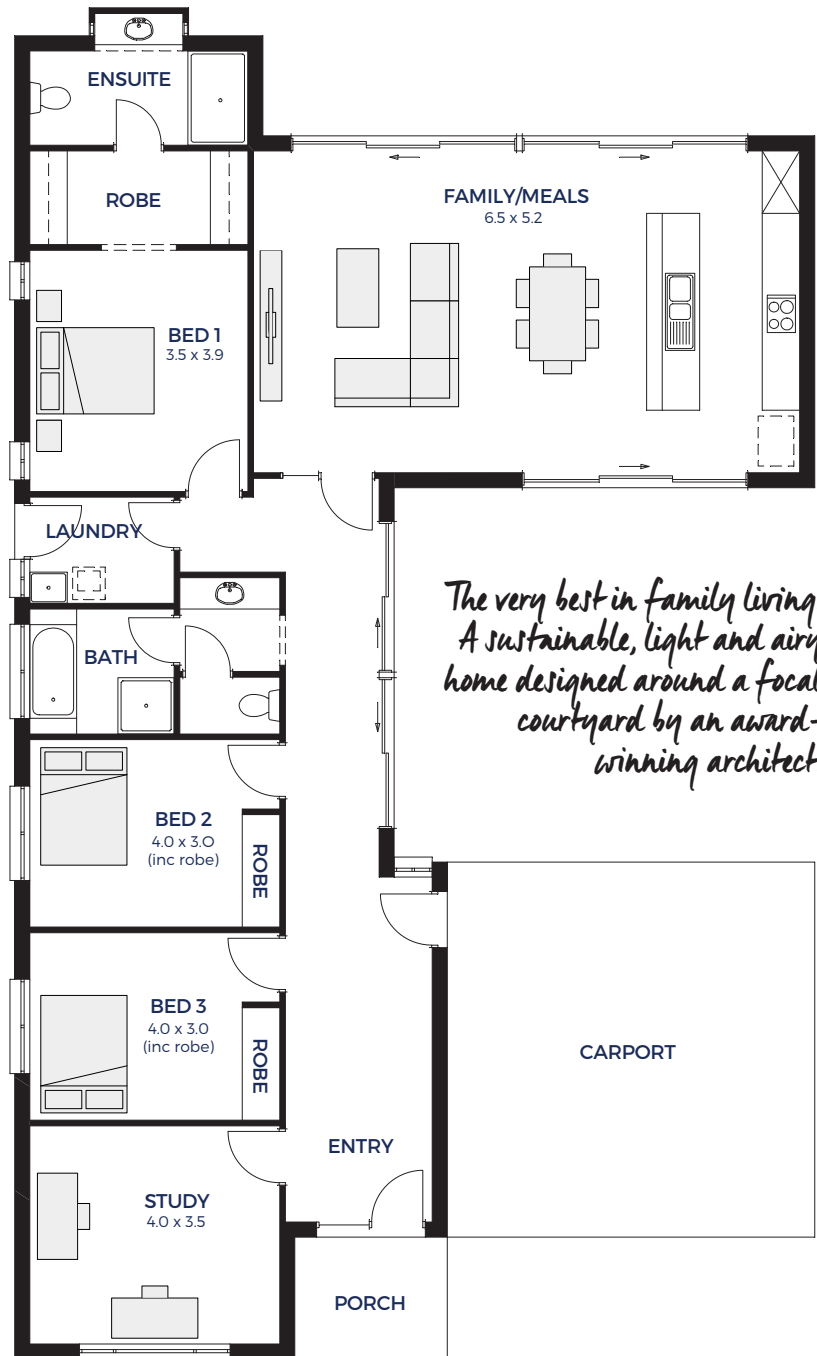

**Welcome to our
Lightsview
display home**

Hickinbotham

SWANSEA

Specifications:

Living	165.75m ²
Porch	4.76m ²
Carport	35.28m ²
Width	12.80m
	(incl. double carport)
Depth	21.62m
Total	205.79m ² / 22.15 sqs

The very best in family living. A sustainable, light and airy home designed around a focal courtyard by an award-winning architect.

Specifications:

Living	197.66m ²
Verandah	7.80m ²
Carport	48.96m ²
Width	16.55m
	(incl. double garage)
Depth	19.80m
Total	254.42m ² / 27.32 sqs

This is an outstanding design with plenty of innovative features like a built-in workshop, large pantry with shoppers' entry and a luxurious master bedroom suite.

NORWICH

CHARTERHOUSE
by Hickinbotham

Specifications:

Living	Total: 211.48m ² Ground: 139.65m ² First: 71.83m ²
Verandah	12.47m ²
Balcony	17.78m ²
Carport	36.00m ²
Width	13.50m (incl. double garage)
Depth	19.13m
Total	277.73m ² / 29.82 sqs

The ultimate in luxurious sustainable living! An outstanding executive family home designed by award-winning architect Max Pritchard with four bedrooms, two ensuites and two fantastic living areas!