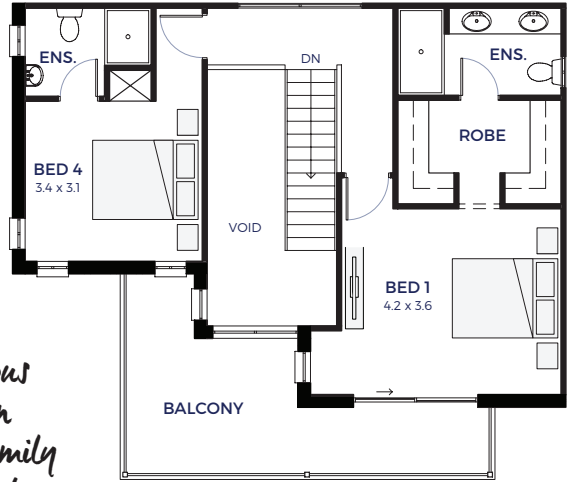

**Welcome to our
Lightsview
display home**

Hickinbotham

SWANSEA

Specifications:

Living	165.75m ²
Porch	4.76m ²
Carport	35.28m ²
Width	12.80m
	(incl. double carport)
Depth	21.62m
Total	205.79m ² / 22.15 sqs

This is an outstanding design with plenty of innovative features like a built-in workshop, large pantry with shoppers' entry and a luxurious master bedroom suite.

NORWICH

CHARTERHOUSE
by Hickinbotham

Specifications:

Living	Total: 211.48m ² Ground: 139.65m ² First: 71.83m ²
Verandah	12.47m ²
Balcony	17.78m ²
Carport	36.00m ²
Width	13.50m (incl. double garage)
Depth	19.13m
Total	277.73m ² / 29.82 sqs

The ultimate in luxurious sustainable living! An outstanding executive family home designed by award-winning architect Max Pritchard with four bedrooms, two ensuites and two fantastic living areas!