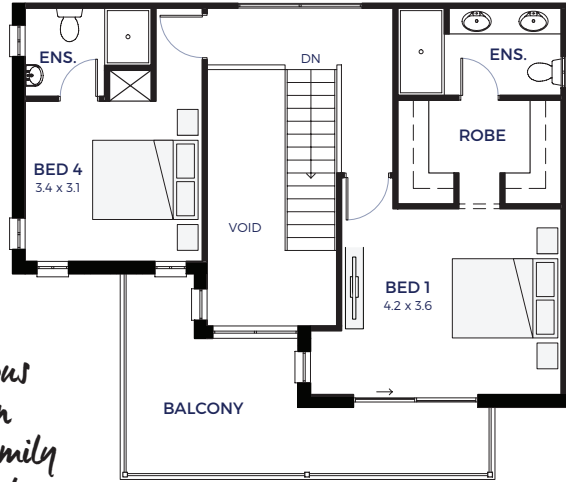

**Welcome to our
Lightsview
display home**

Hickinbotham

SWANSEA

Specifications:

Living	165.75m ²
Porch	4.76m ²
Carport	35.28m ²
Width	12.80m
	(incl. double carport)
Depth	21.62m
Total	205.79m ² / 22.15 sqs

This is an outstanding design with plenty of innovative features like a built-in workshop, large pantry with shoppers' entry and a luxurious master bedroom suite.

NORWICH

CHARTERHOUSE
by Hickinbotham

Specifications:

Living	Total: 211.48m ² Ground: 139.65m ² First: 71.83m ²
Verandah	12.47m ²
Balcony	17.78m ²
Carport	36.00m ²
Width	13.50m (incl. double garage)
Depth	19.13m
Total	277.73m ² / 29.82 sqs

The ultimate in luxurious sustainable living! An outstanding executive family home designed by award-winning architect Max Pritchard with four bedrooms, two ensuites and two fantastic living areas!