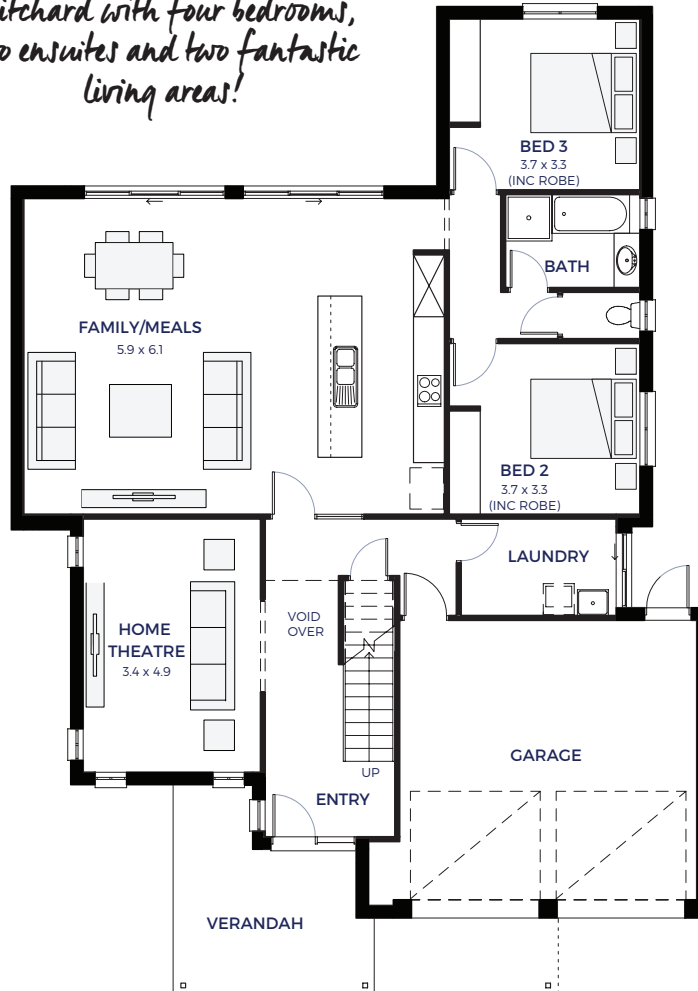

**Welcome to our
Lightsview
display home**

Hickinbotham

SWANSEA

Specifications:

Living	165.75m ²
Porch	4.76m ²
Carport	35.28m ²
Width	12.80m
	(incl. double carport)
Depth	21.62m
Total	205.79m ² / 22.15 sqs

The very best in family living. A sustainable, light and airy home designed around a focal courtyard by an award-winning architect.

Specifications:

Living	197.66m ²
Verandah	7.80m ²
Carport	48.96m ²
Width	16.55m
	(incl. double garage)
Depth	19.80m
Total	254.42m ² / 27.32 sqs

This is an outstanding design with plenty of innovative features like a built-in workshop, large pantry with shoppers' entry and a luxurious master bedroom suite.

NORWICH

CHARTERHOUSE
by Hickinbotham

Specifications:

Living	Total: 211.48m ² Ground: 139.65m ² First: 71.83m ²
Verandah	12.47m ²
Balcony	17.78m ²
Carport	36.00m ²
Width	13.50m (incl. double garage)
Depth	19.13m
Total	277.73m ² / 29.82 sqs

The ultimate in luxurious sustainable living! An outstanding executive family home designed by award-winning architect Max Pritchard with four bedrooms, two ensuites and two fantastic living areas!