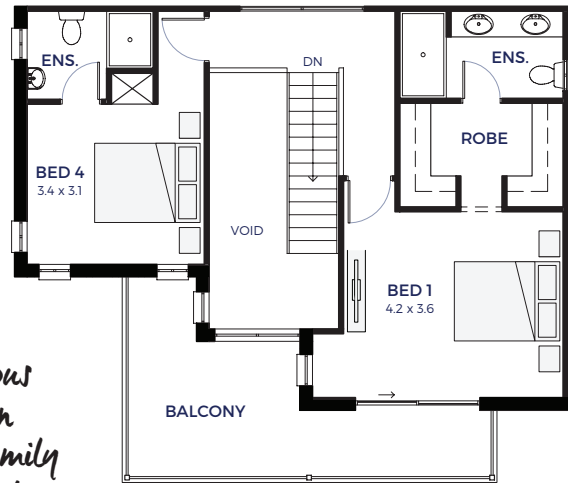

**Welcome to our
Lightsview
display home**

Hickinbotham

SWANSEA

Specifications:

Living	165.75m ²
Porch	4.76m ²
Carport	35.28m ²
Width	12.80m
	(incl. double carport)
Depth	21.62m
Total	205.79m ² / 22.15 sqs

This is an outstanding design with plenty of innovative features like a built-in workshop, large pantry with shoppers' entry and a luxurious master bedroom suite.

NORWICH

CHARTERHOUSE
by Hickinbotham

Specifications:

Living	Total: 211.48m ² Ground: 139.65m ² First: 71.83m ²
Verandah	12.47m ²
Balcony	17.78m ²
Carport	36.00m ²
Width	13.50m (incl. double garage)
Depth	19.13m
Total	277.73m ² / 29.82 sqs

The ultimate in luxurious sustainable living! An outstanding executive family home designed by award-winning architect Max Pritchard with four bedrooms, two ensuites and two fantastic living areas!