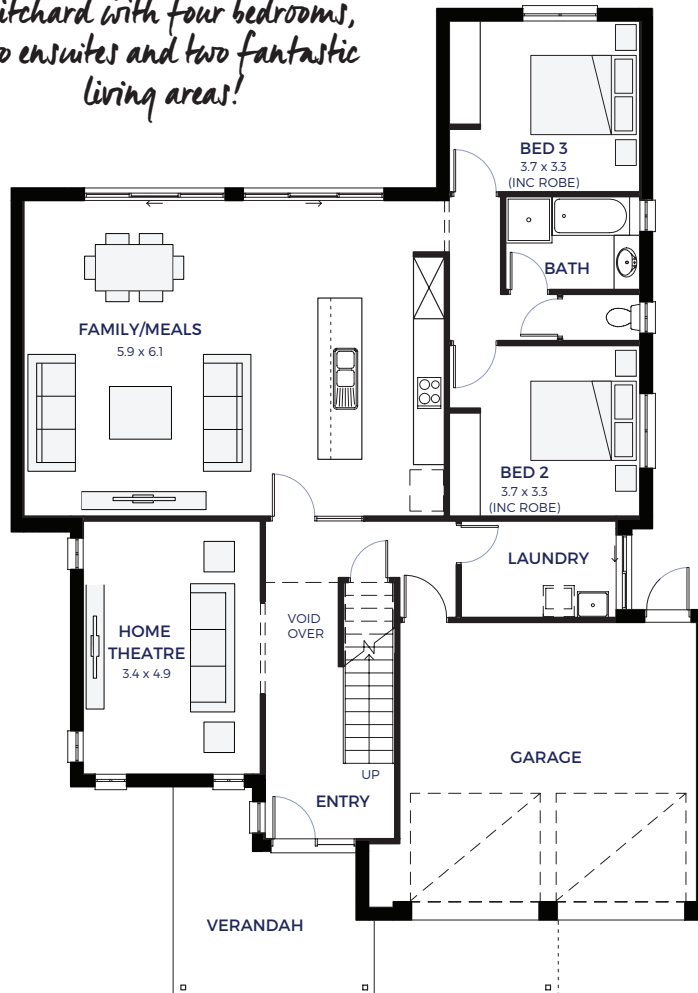

**Welcome to our
Lightsview
display home**

Hickinbotham

SWANSEA

Specifications:

Living	165.75m ²
Porch	4.76m ²
Carport	35.28m ²
Width	12.80m
	(incl. double carport)
Depth	21.62m
Total	205.79m ² / 22.15 sqs

The very best in family living. A sustainable, light and airy home designed around a focal courtyard by an award-winning architect.

Specifications:

Living	197.66m ²
Verandah	7.80m ²
Carport	48.96m ²
Width	16.55m
	(incl. double garage)
Depth	19.80m
Total	254.42m ² / 27.32 sqs

This is an outstanding design with plenty of innovative features like a built-in workshop, large pantry with shoppers' entry and a luxurious master bedroom suite.

NORWICH

CHARTERHOUSE
by Hickinbotham

Specifications:

Living	Total: 211.48m ² Ground: 139.65m ² First: 71.83m ²
Verandah	12.47m ²
Balcony	17.78m ²
Carport	36.00m ²
Width	13.50m (incl. double garage)
Depth	19.13m
Total	277.73m ² / 29.82 sqs

The ultimate in luxurious sustainable living! An outstanding executive family home designed by award-winning architect Max Pritchard with four bedrooms, two ensuites and two fantastic living areas!