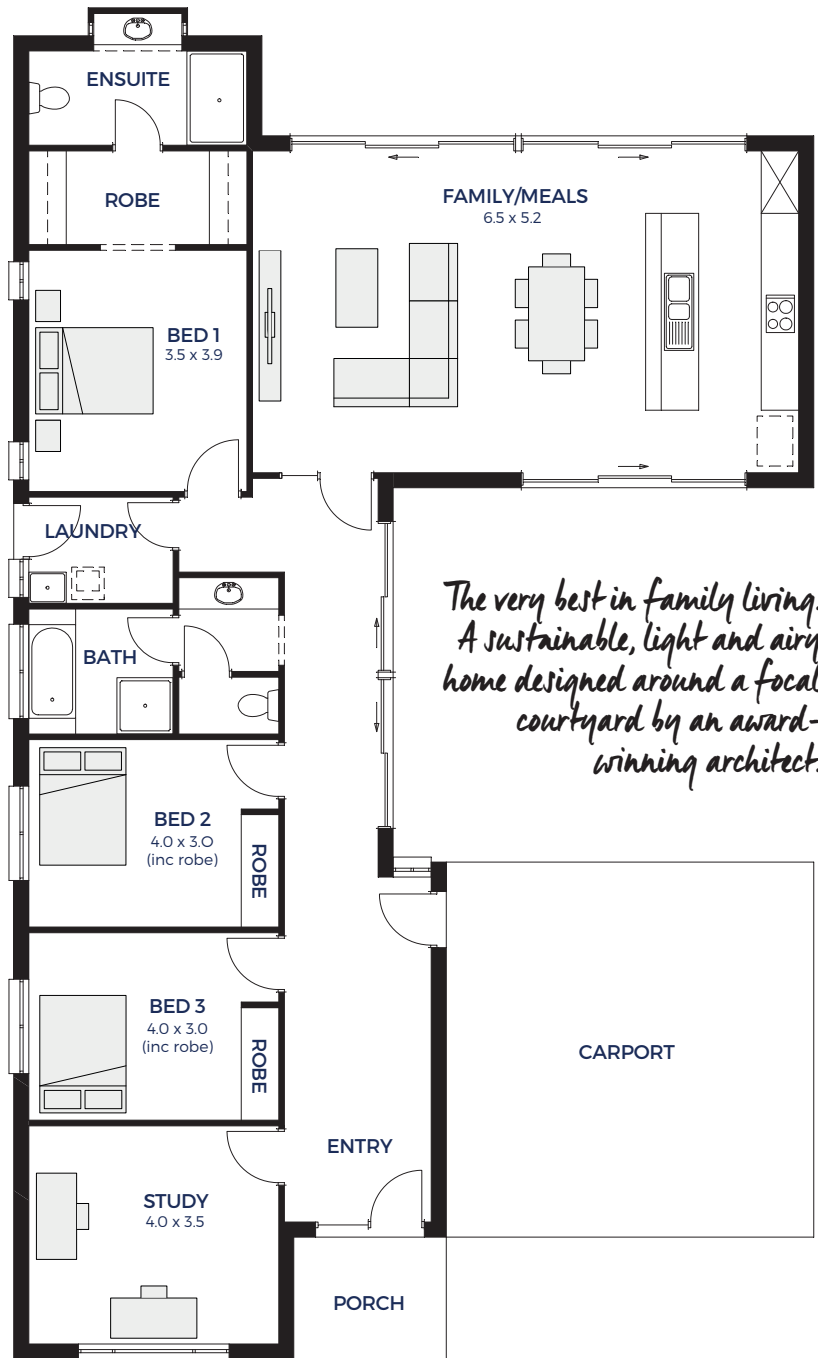

**Welcome to our
Lightsview
display home**

Hickinbotham

SWANSEA

Specifications:

Living	165.75m ²
Porch	4.76m ²
Carport	35.28m ²
Width	12.80m
	(incl. double carport)
Depth	21.62m
Total	205.79m ² / 22.15 sqs

The very best in family living. A sustainable, light and airy home designed around a focal courtyard by an award-winning architect.

Specifications:

Living	197.66m ²
Verandah	7.80m ²
Carport	48.96m ²
Width	16.55m
	(incl. double garage)
Depth	19.80m
Total	254.42m ² / 27.32 sqs

This is an outstanding design with plenty of innovative features like a built-in workshop, large pantry with shoppers' entry and a luxurious master bedroom suite.

NORWICH

CHARTERHOUSE
by Hickinbotham

Specifications:

Living	Total: 211.48m ² Ground: 139.65m ² First: 71.83m ²
Verandah	12.47m ²
Balcony	17.78m ²
Carport	36.00m ²
Width	13.50m (incl. double garage)
Depth	19.13m
Total	277.73m ² / 29.82 sqs

The ultimate in luxurious sustainable living! An outstanding executive family home designed by award-winning architect Max Pritchard with four bedrooms, two ensuites and two fantastic living areas!