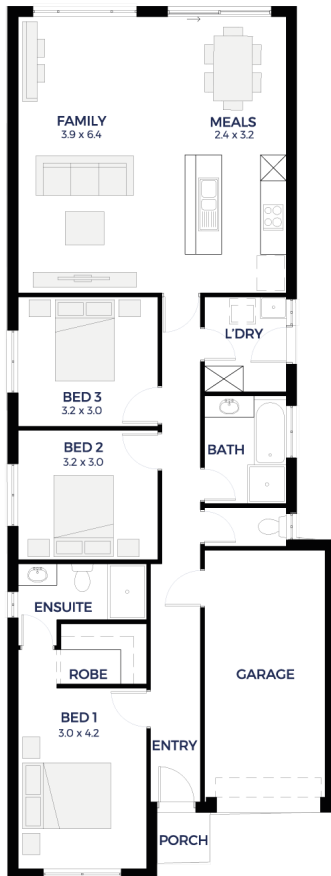

## LOT 484

Pine Avenue,  
Virginia 'Virginia Grove'

BLOCK SIZE: **310.00m<sup>2</sup>**  
HOUSE SIZE: **137.63m<sup>2</sup>**

TARRAGONA

### PACKAGE INCLUSIONS:

- Single Garage with slab, 2x piers & 1x roller door
- Remote control unit to Garage
- Overhead cupboards to Kitchen with range hood
- Choice of elevations from Sapphire range
- Upgrade to 2.7m High Ceilings
- Flooring throughout - Carpet to Bedrooms and Timber floorboards to the remainder
- Instantaneous hot water system
- Flat breakfast bar
- Pantry including shelves
- Walk-in robe and shelf
- 1200mm high tiling (bathroom & ensuite) & 3 rows of tiles over kitchen
- Full width mirror over bathroom & ensuite
- Pivot shower cubicle doors
- Multi directional shower heads
- Built-in linen cupboard
- 1 3/4 bowl sink to kitchen
- Keylocks to sliding windows
- Exhaust fans
- Smoke detectors
- Earth leakage safety switch